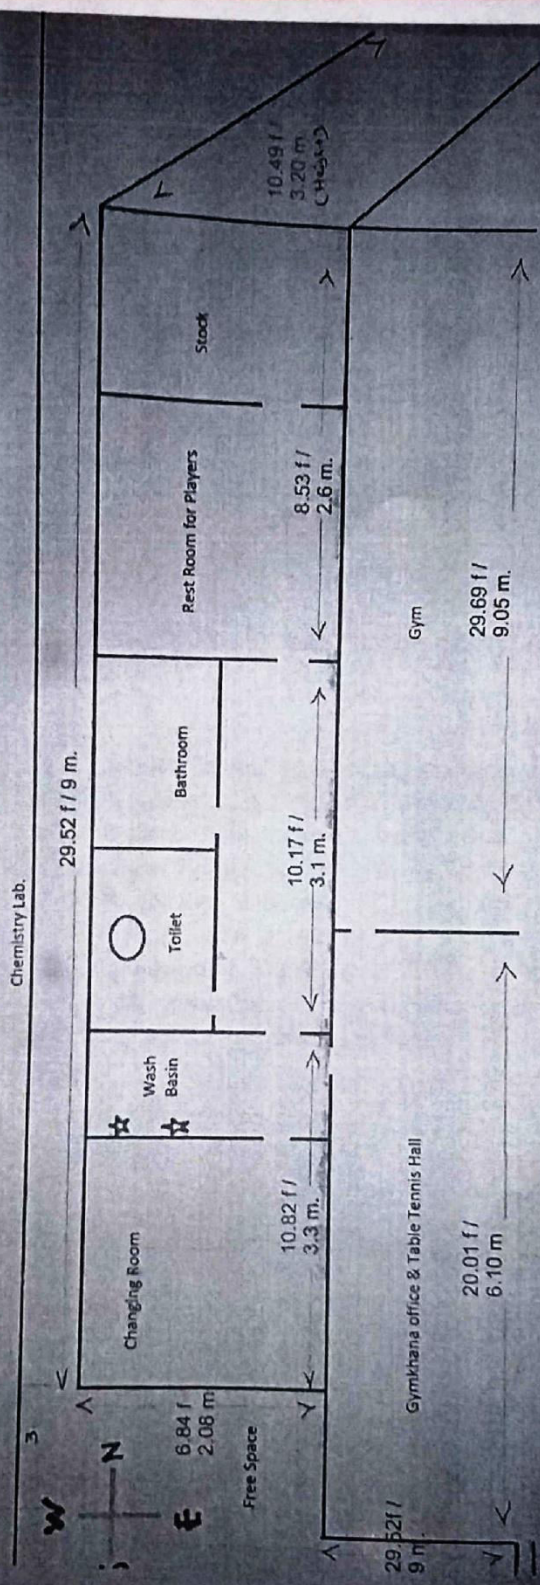

GYMKHANA CHANGING AND WASH ROOM PLAN.

☐ Construction Plan.