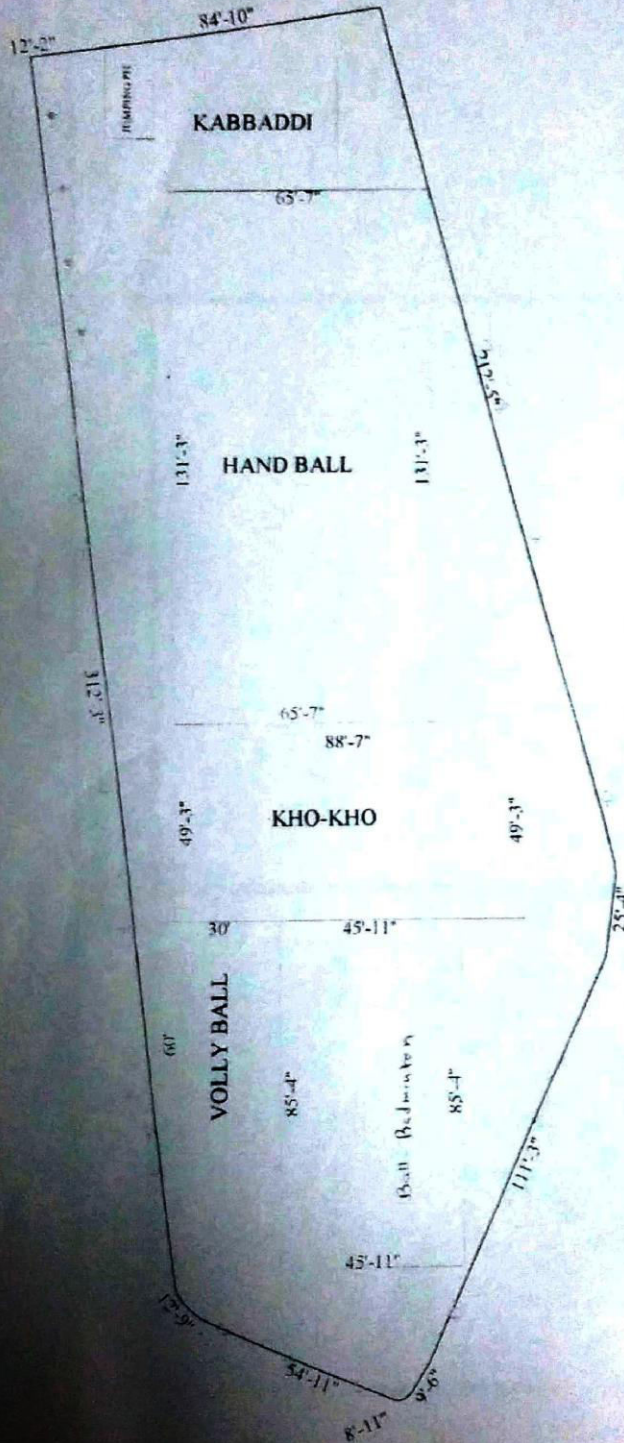

PDEA's
Annasaheb Magar Mahavidyalaya, hadapsar Pune – 28
Infrastructure facilities (Extra-curricular activities)

S.N.	Particulars	Number	area/size	year of establishment	user rate.
1	Gymkhana ,Indoor games, Gymnasium	2	1800 sqft	1971	50 Student per day
2	Outdoor games	4	33389.65sqft	1971	
3	NSS Room	1	200 sq. ft	1973	2.5 unit (250)
4	NCC Room	1	200 sq. ft	1973	54 Cadet.
5	Cultural Activities Room	1	1000sq. ft	1971	500 Student per year
6	Auditorium (Shivaji Hall)	1	8050 sq. ft	2008	
7	Communication Skills development	1	340 sq. ft	2007	100
8	Yoga	1	590 sq. ft.	2010	100

**PROPOSED PLAY GROUND OF ANNA SAHEB MAGAR
HADAPSAR COLLEGE.**

**TOTAL AREA
3102 SQM.
33386 SFT.**

NOTE: ALL DIMENSIONS ARE IN FT. INCH

<small>SCALE</small>	<small>1:100</small>
<small>DATE</small>	<small>20/05/2024</small>
<small>BY</small>	<small>...</small>
<small>CHECKED BY</small>	<small>...</small>
<small>APPROVED BY</small>	<small>...</small>